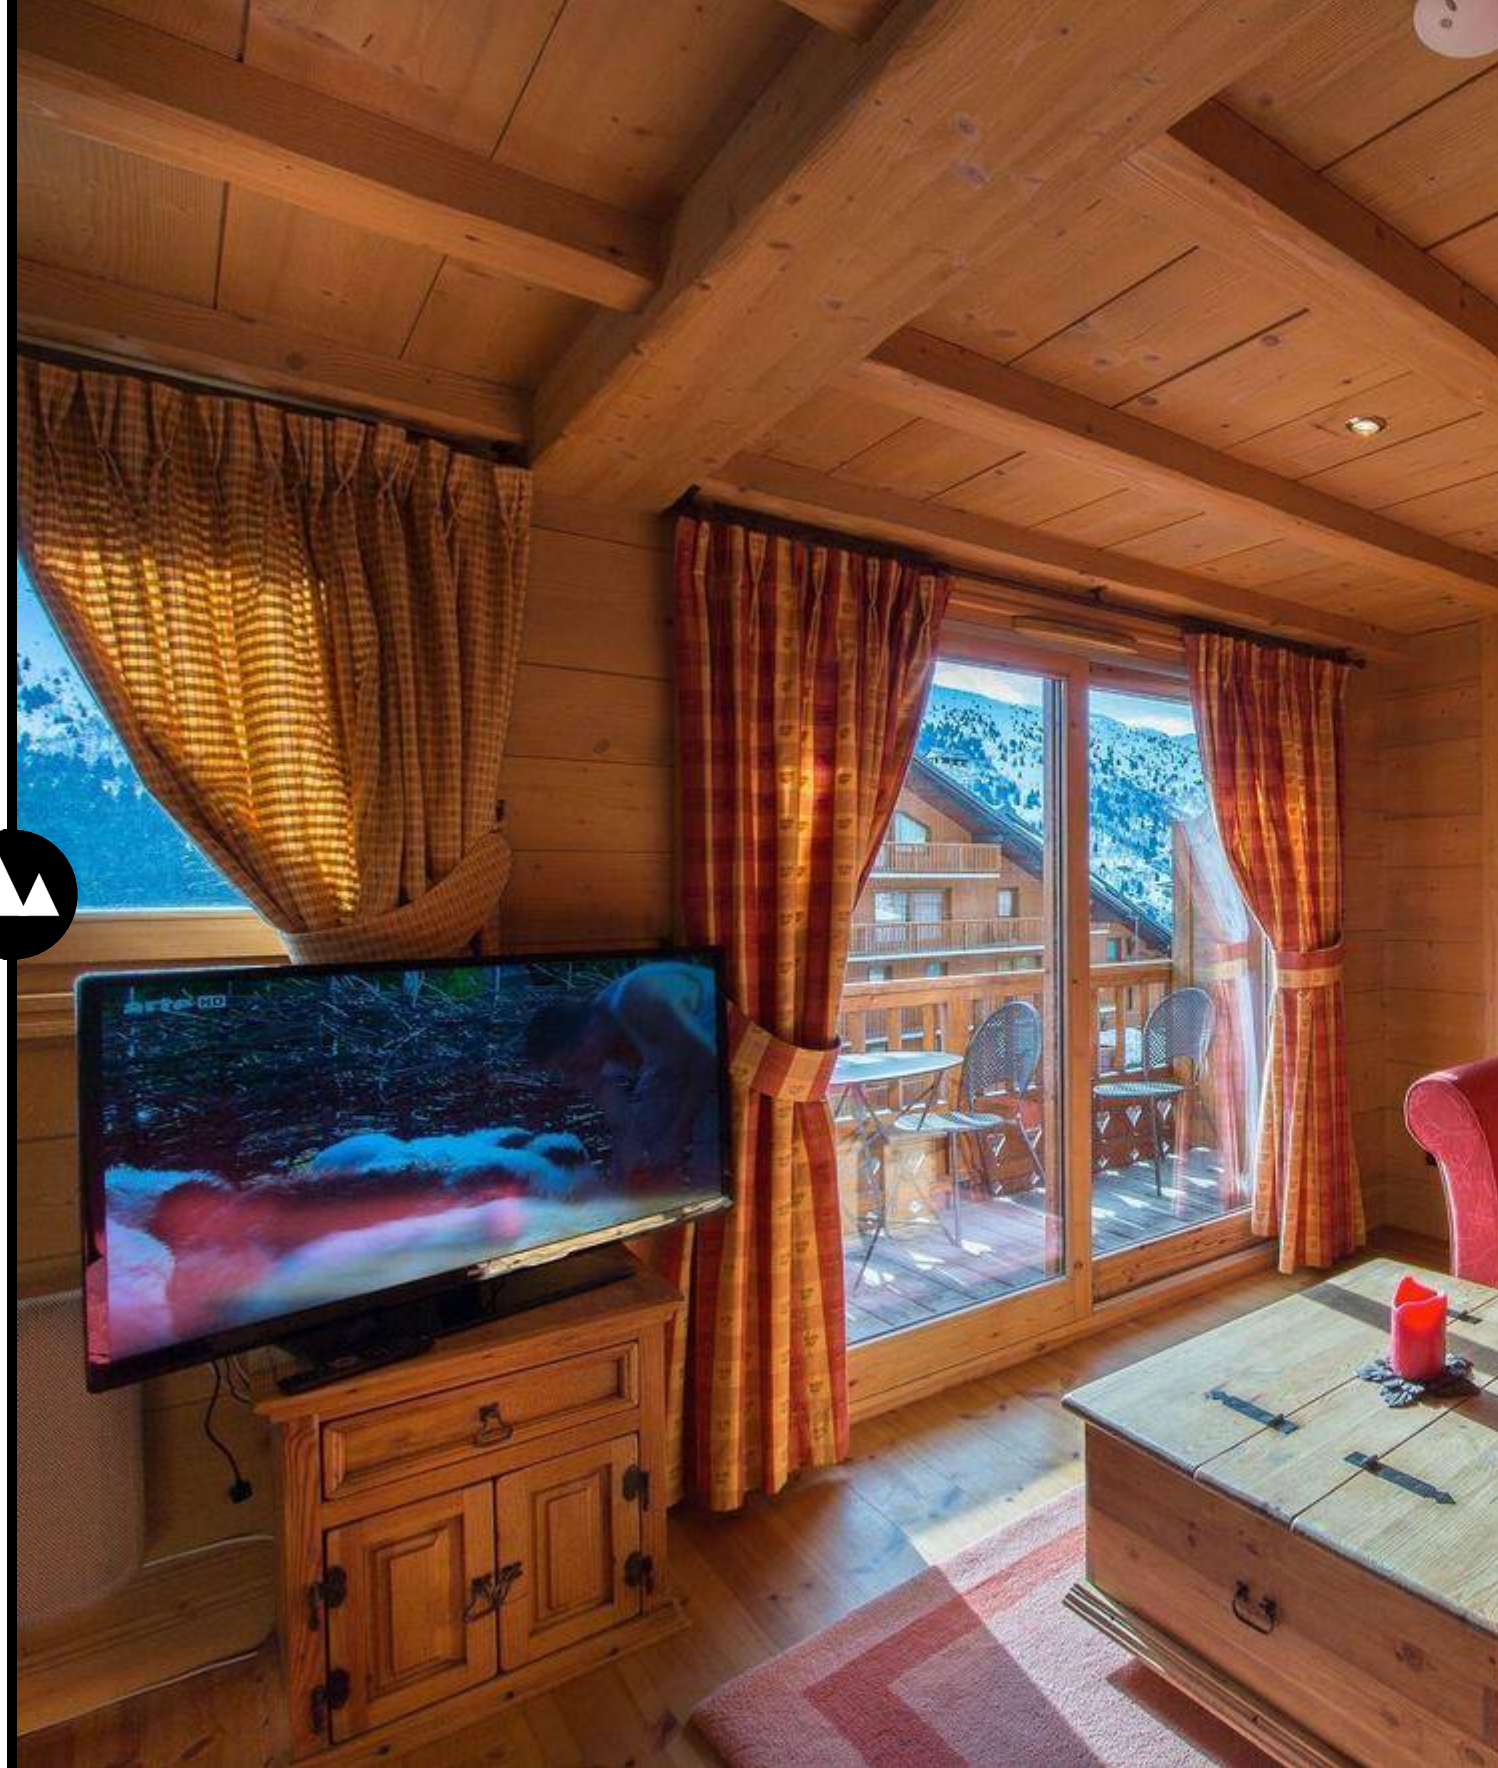

Floor Plan

Bedroom(s)

- Bedroom : 1 X Double bed (140x190), Wardrobe
- Bedroom : 1 X Double bed (140x190), Balcony - Wardrobe
  En-suite bathroom : Shower - Towel dryer - Single sink - Toilet
- Bedroom : 1 X Double bed (160x200), Balcony - Wardrobe
  En-suite bathroom : Shower - Towel dryer - Single sink - Toilet
- Master bedroom : 1 X Double bed (160x200), Chest of drawers - Wardrobe - Terrace - TV
  En-suite bathroom : Shower with body jets - Towel dryer - Single sink - Toilet

Independent bathroom(s)

1) Bathtub - Towel dryer - Single sink - Independent toilet

Living rooms : The vast living room includes a spacious dining area and lounge.

- Balcony
- Dining area
- Living room