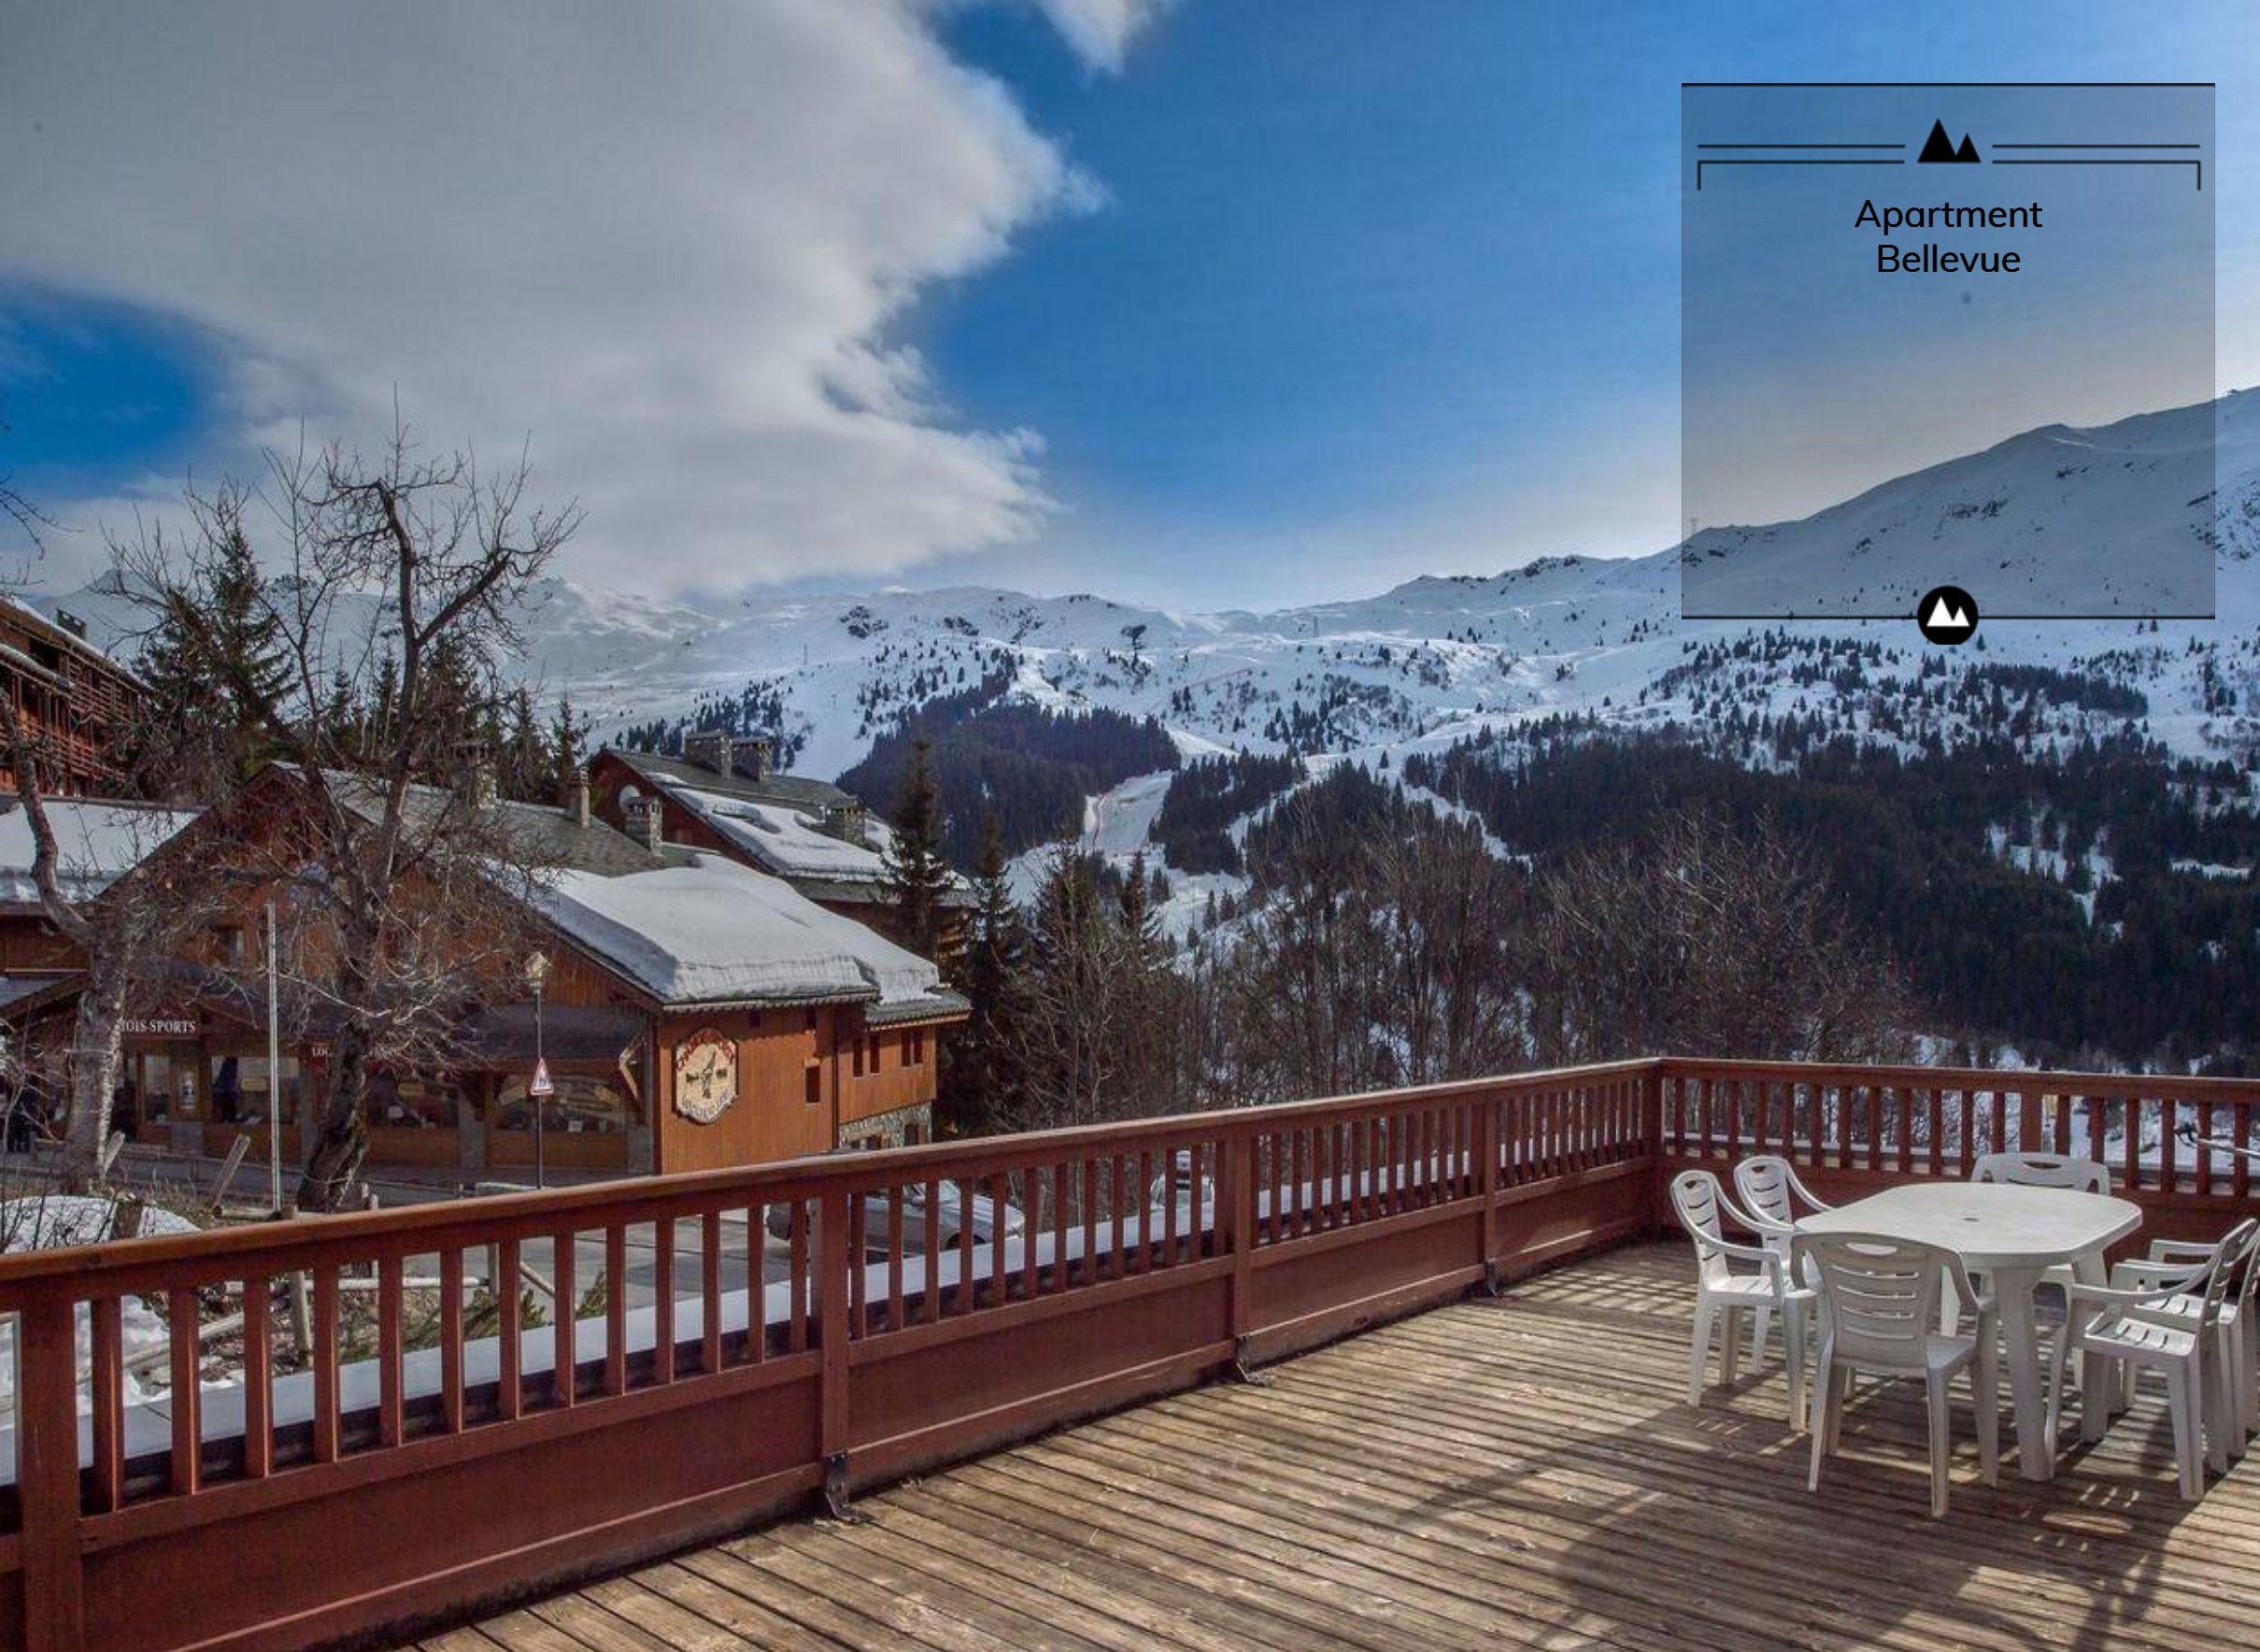

Apartment
Bellevue