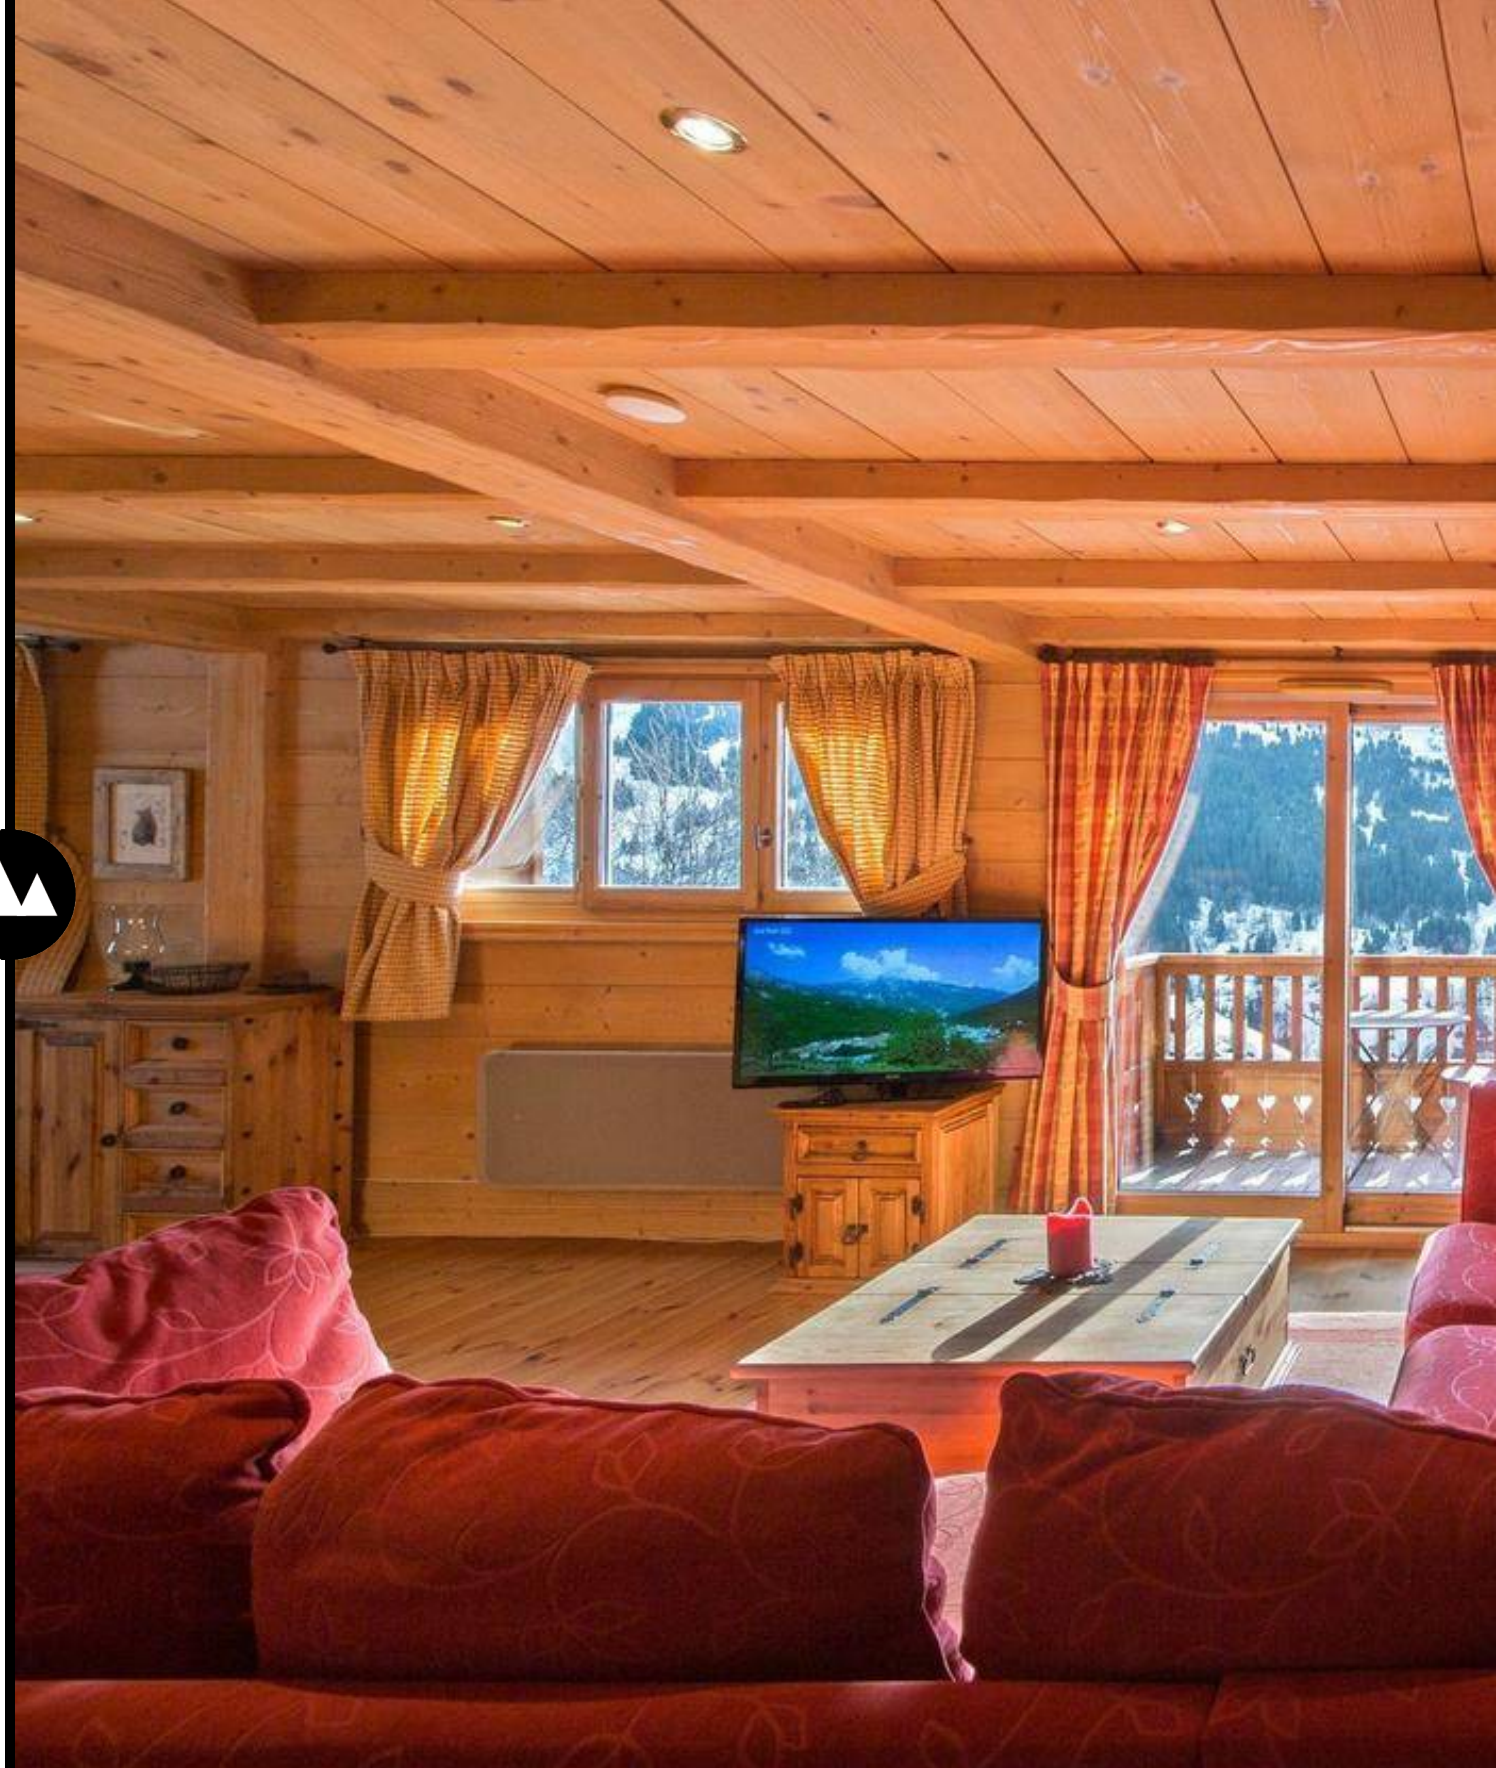

Apartment Bellevue

Bellevue Residence

Meribel - Méribel Station

This traditional mountain style apartment Bellevue 5 is located in the neighborhood of Morel, close to the Hulotte slope and the Morel ski-lift. It is perfect for a ski holiday with friends.

- Area : Morel
- 4 bedroom(s)
- 8 adults
- 118 m²
- WiFi : yes
- Floor : 1
- Self catered
- Label Meribel

Floor Plan

Bedroom(s)

- Bedroom : 1 X Double bed (140x190), Wardrobe
- Bedroom : 1 X Double bed (140x190), Balcony - Wardrobe
En-suite bathroom : Shower - Towel dryer - Single sink - Toilet
- Bedroom : 1 X Double bed (160x200), Balcony - Wardrobe
En-suite bathroom : Shower - Towel dryer - Single sink - Toilet
- Master bedroom : 1 X Double bed (160x200), Chest of drawers - Wardrobe - Terrace - TV
En-suite bathroom : Shower with body jets - Towel dryer - Single sink - Toilet