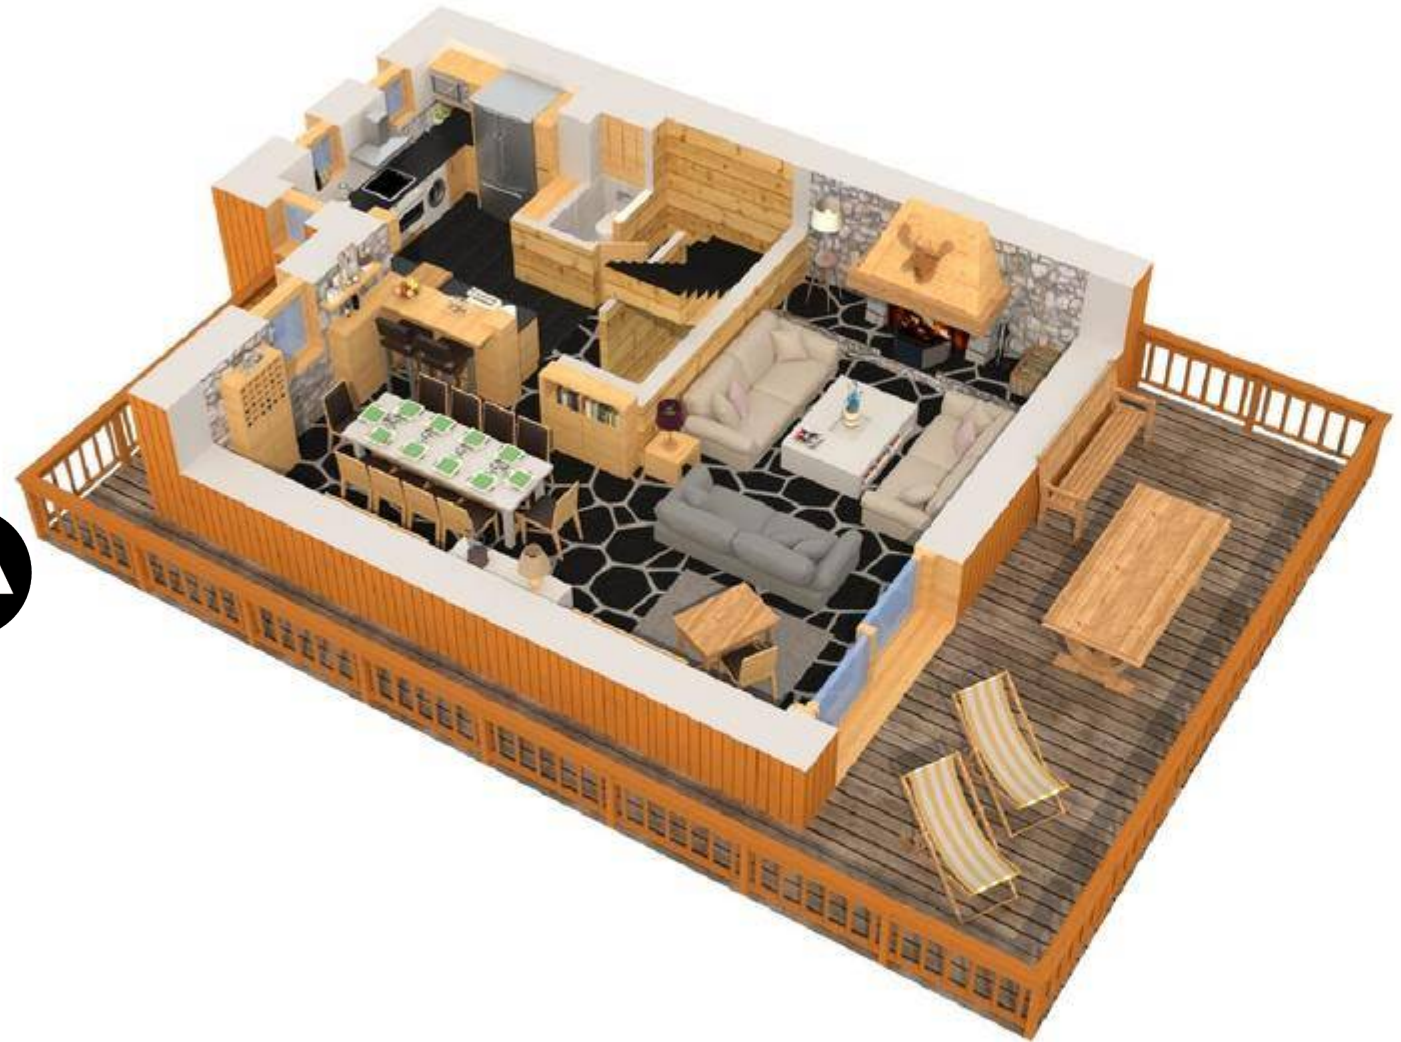

Floor 1

Living rooms : The living area is appreciated for its cozy atmosphere. There is a fireplace and access to the terrace. The kitchen is open and leads to the dining room. Those looking for great panoramas will enjoy the terrace.

- Open kitchen
- Dining room
- Living room
- Terrace

Separate toilet(s) : 1