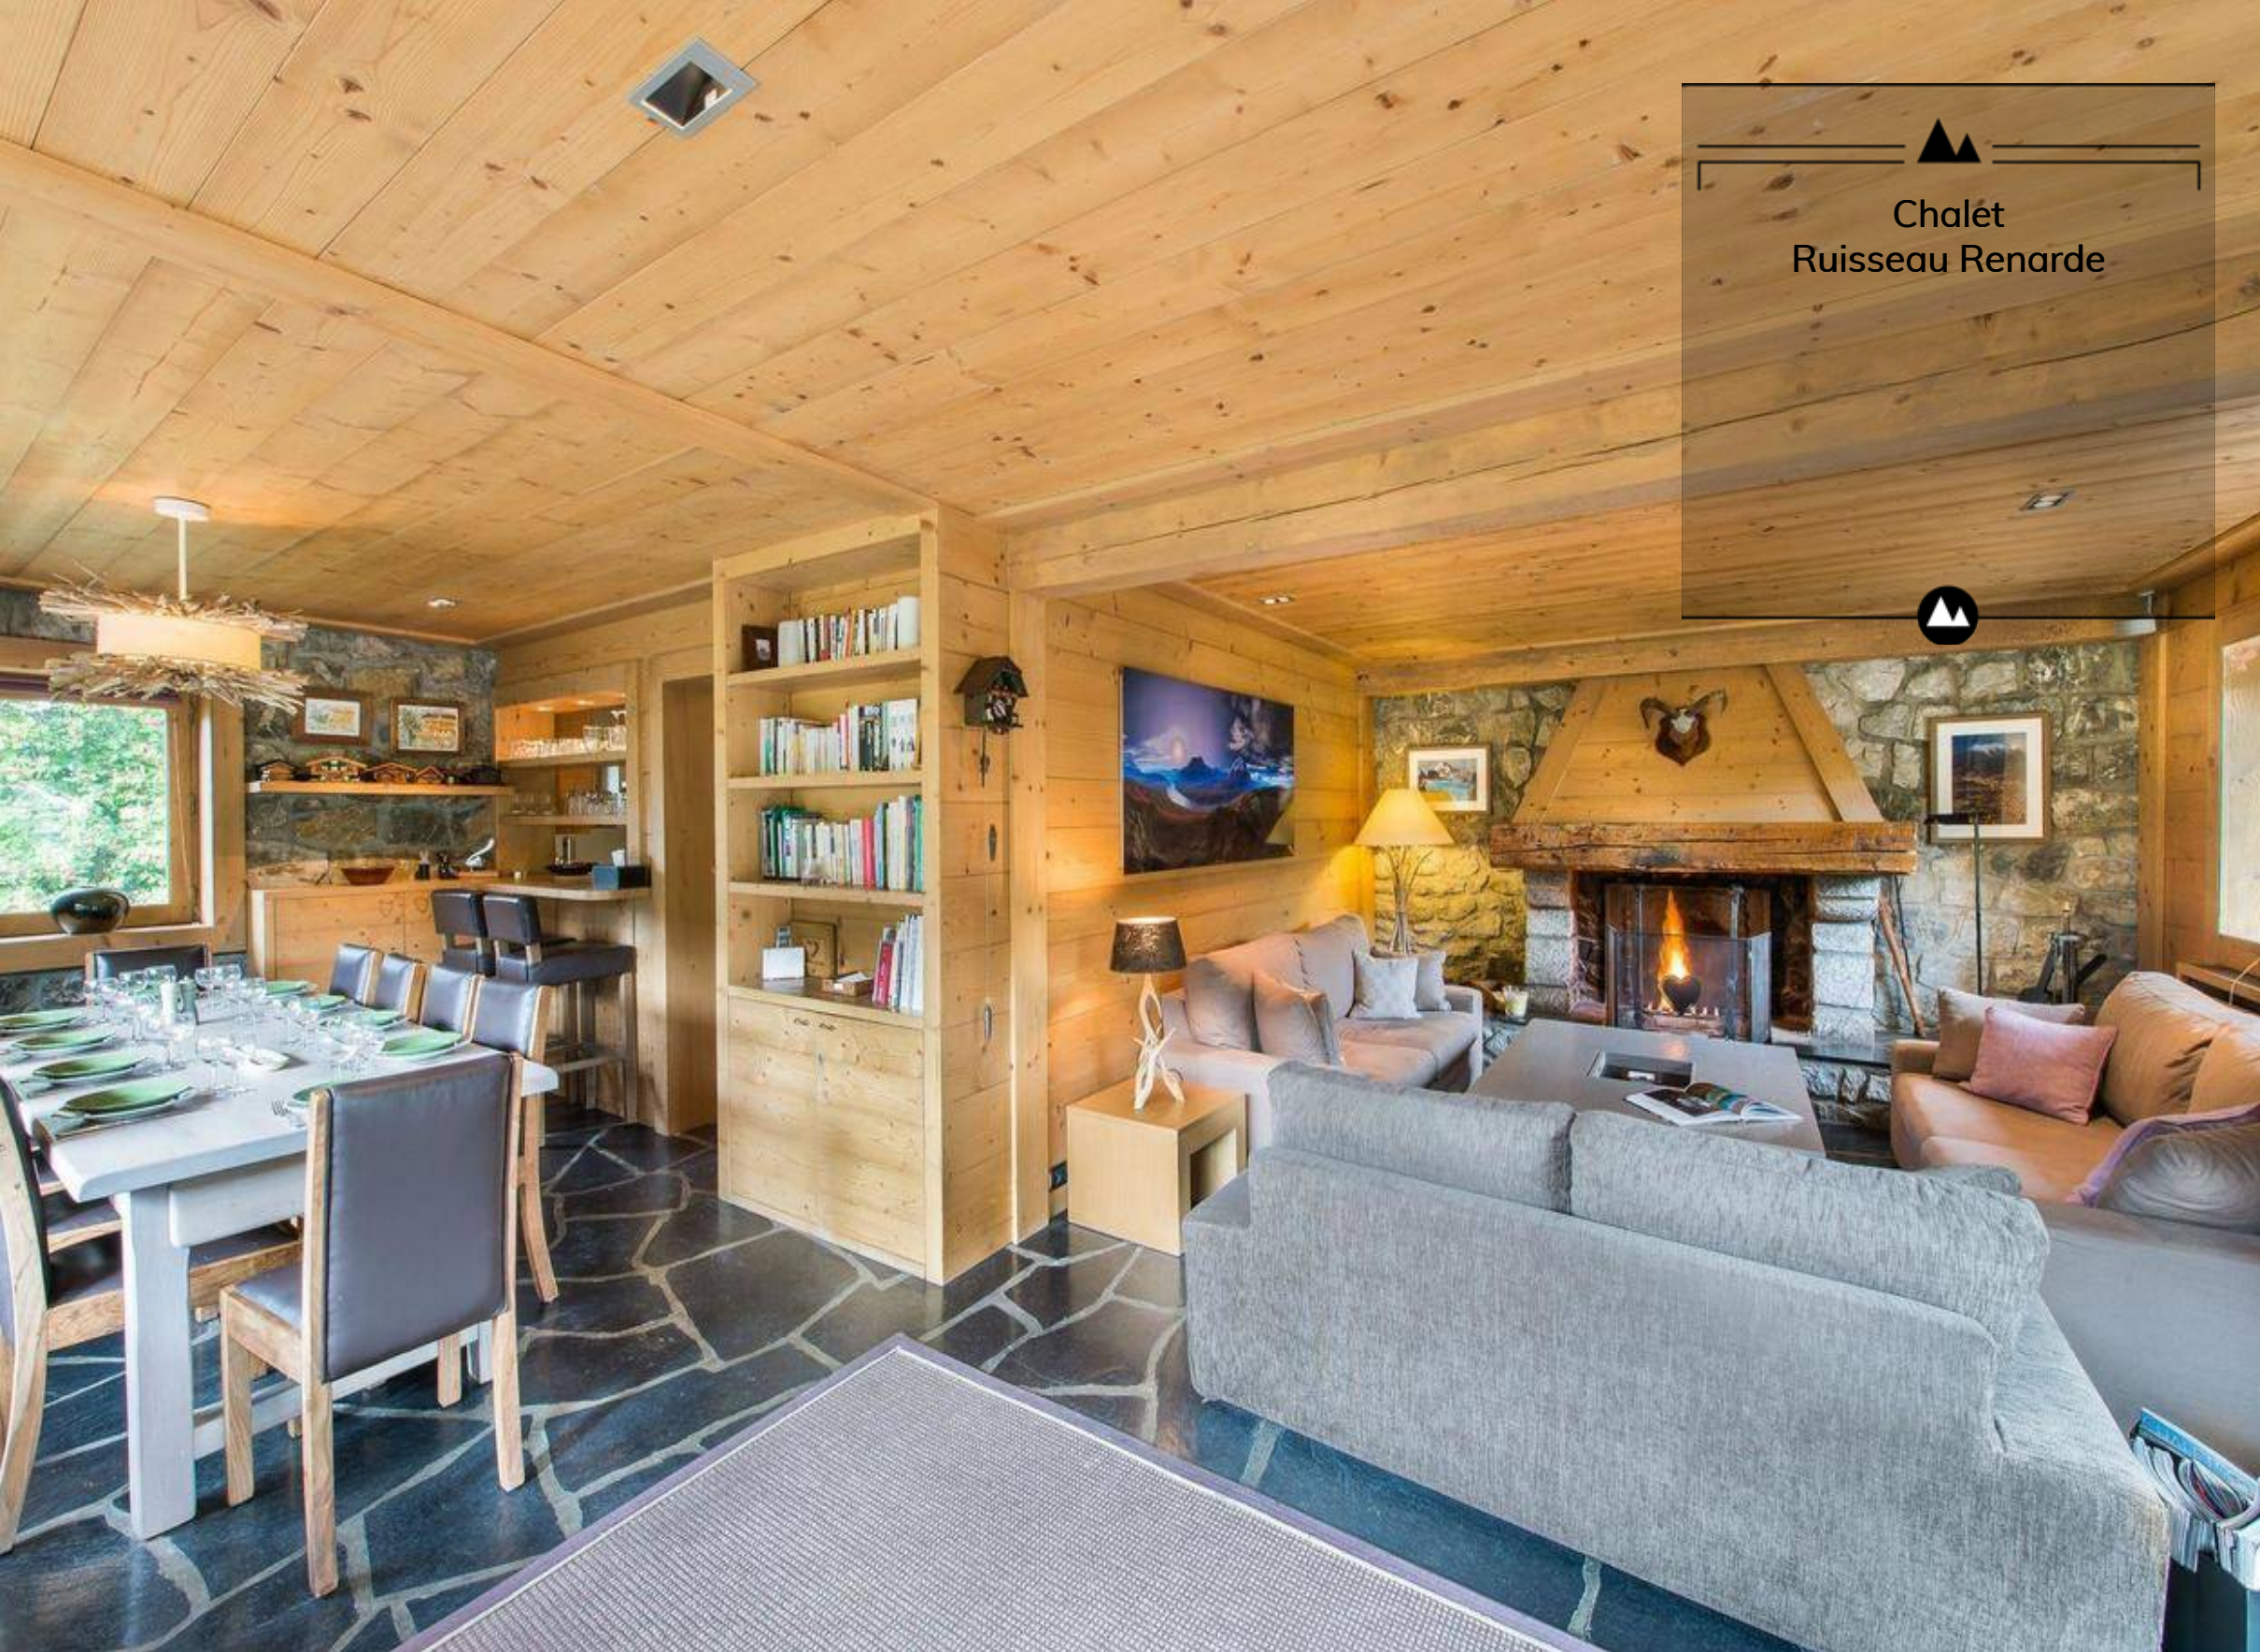

Chalet
Ruisseau Renarde