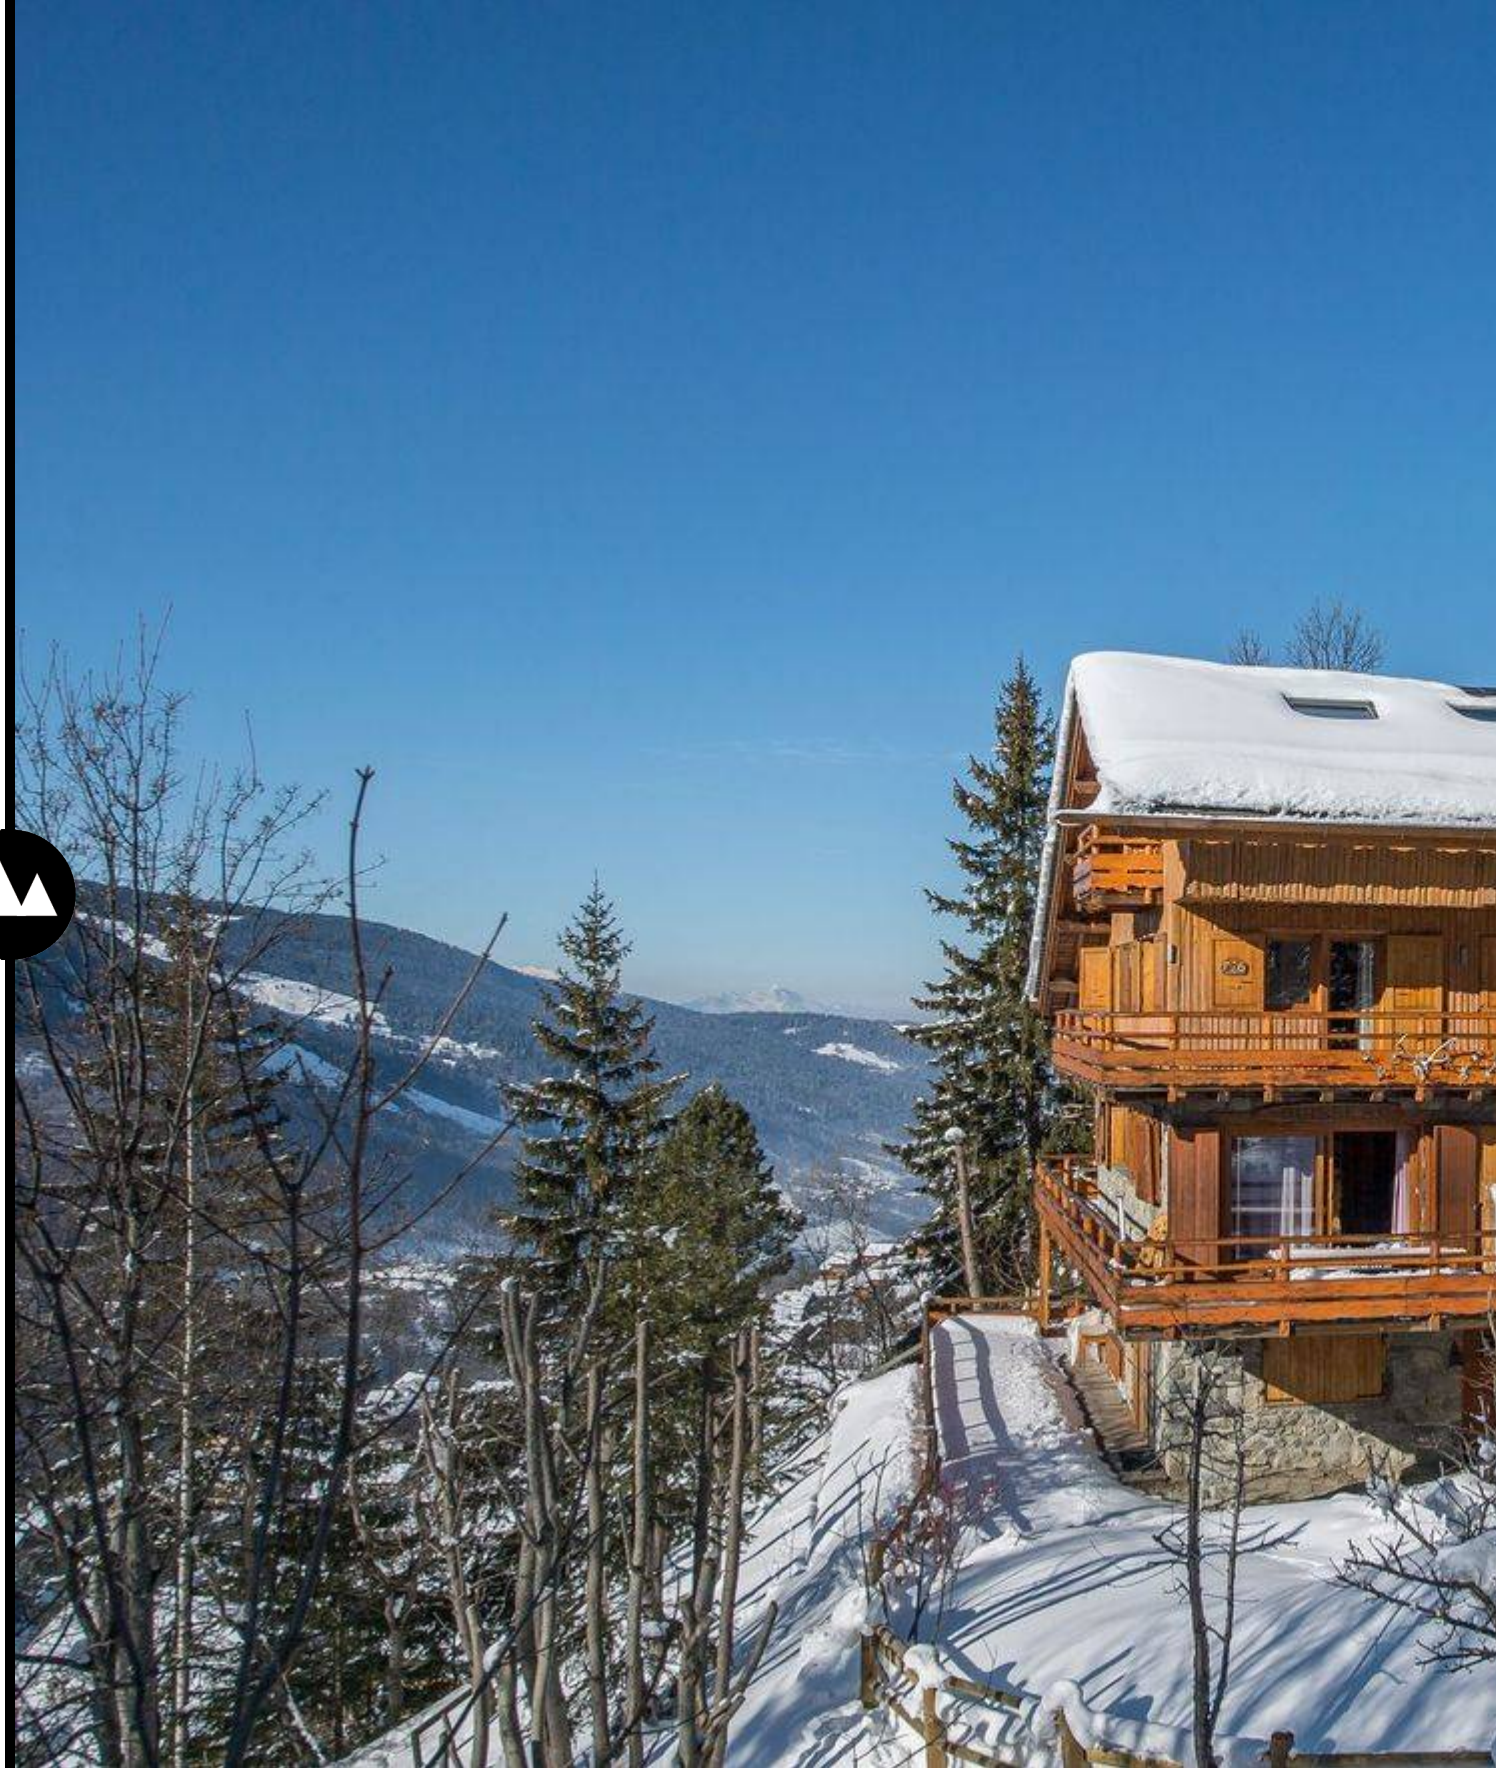

Chalet Ruisseau Renarde

Meribel - Méribel Station

The Ruisseau Renarde is a magnificent middle size chalet of 200m², surrounded by firs and situated on the street Route de la Renarde, close to the slopes and resort centre.

- Area : Renarde
- 4 bedroom(s)
- 11 adults
- 200 m²
- WiFi : yes
- Self catered
- Label Meribel

Floor 0

Other areas :

- Lobby

Floor 1

Living rooms : The living area is appreciated for its cozy atmosphere. There is a fireplace and access to the terrace. The kitchen is open and leads to the dining room. Those looking for great panoramas will enjoy the terrace.