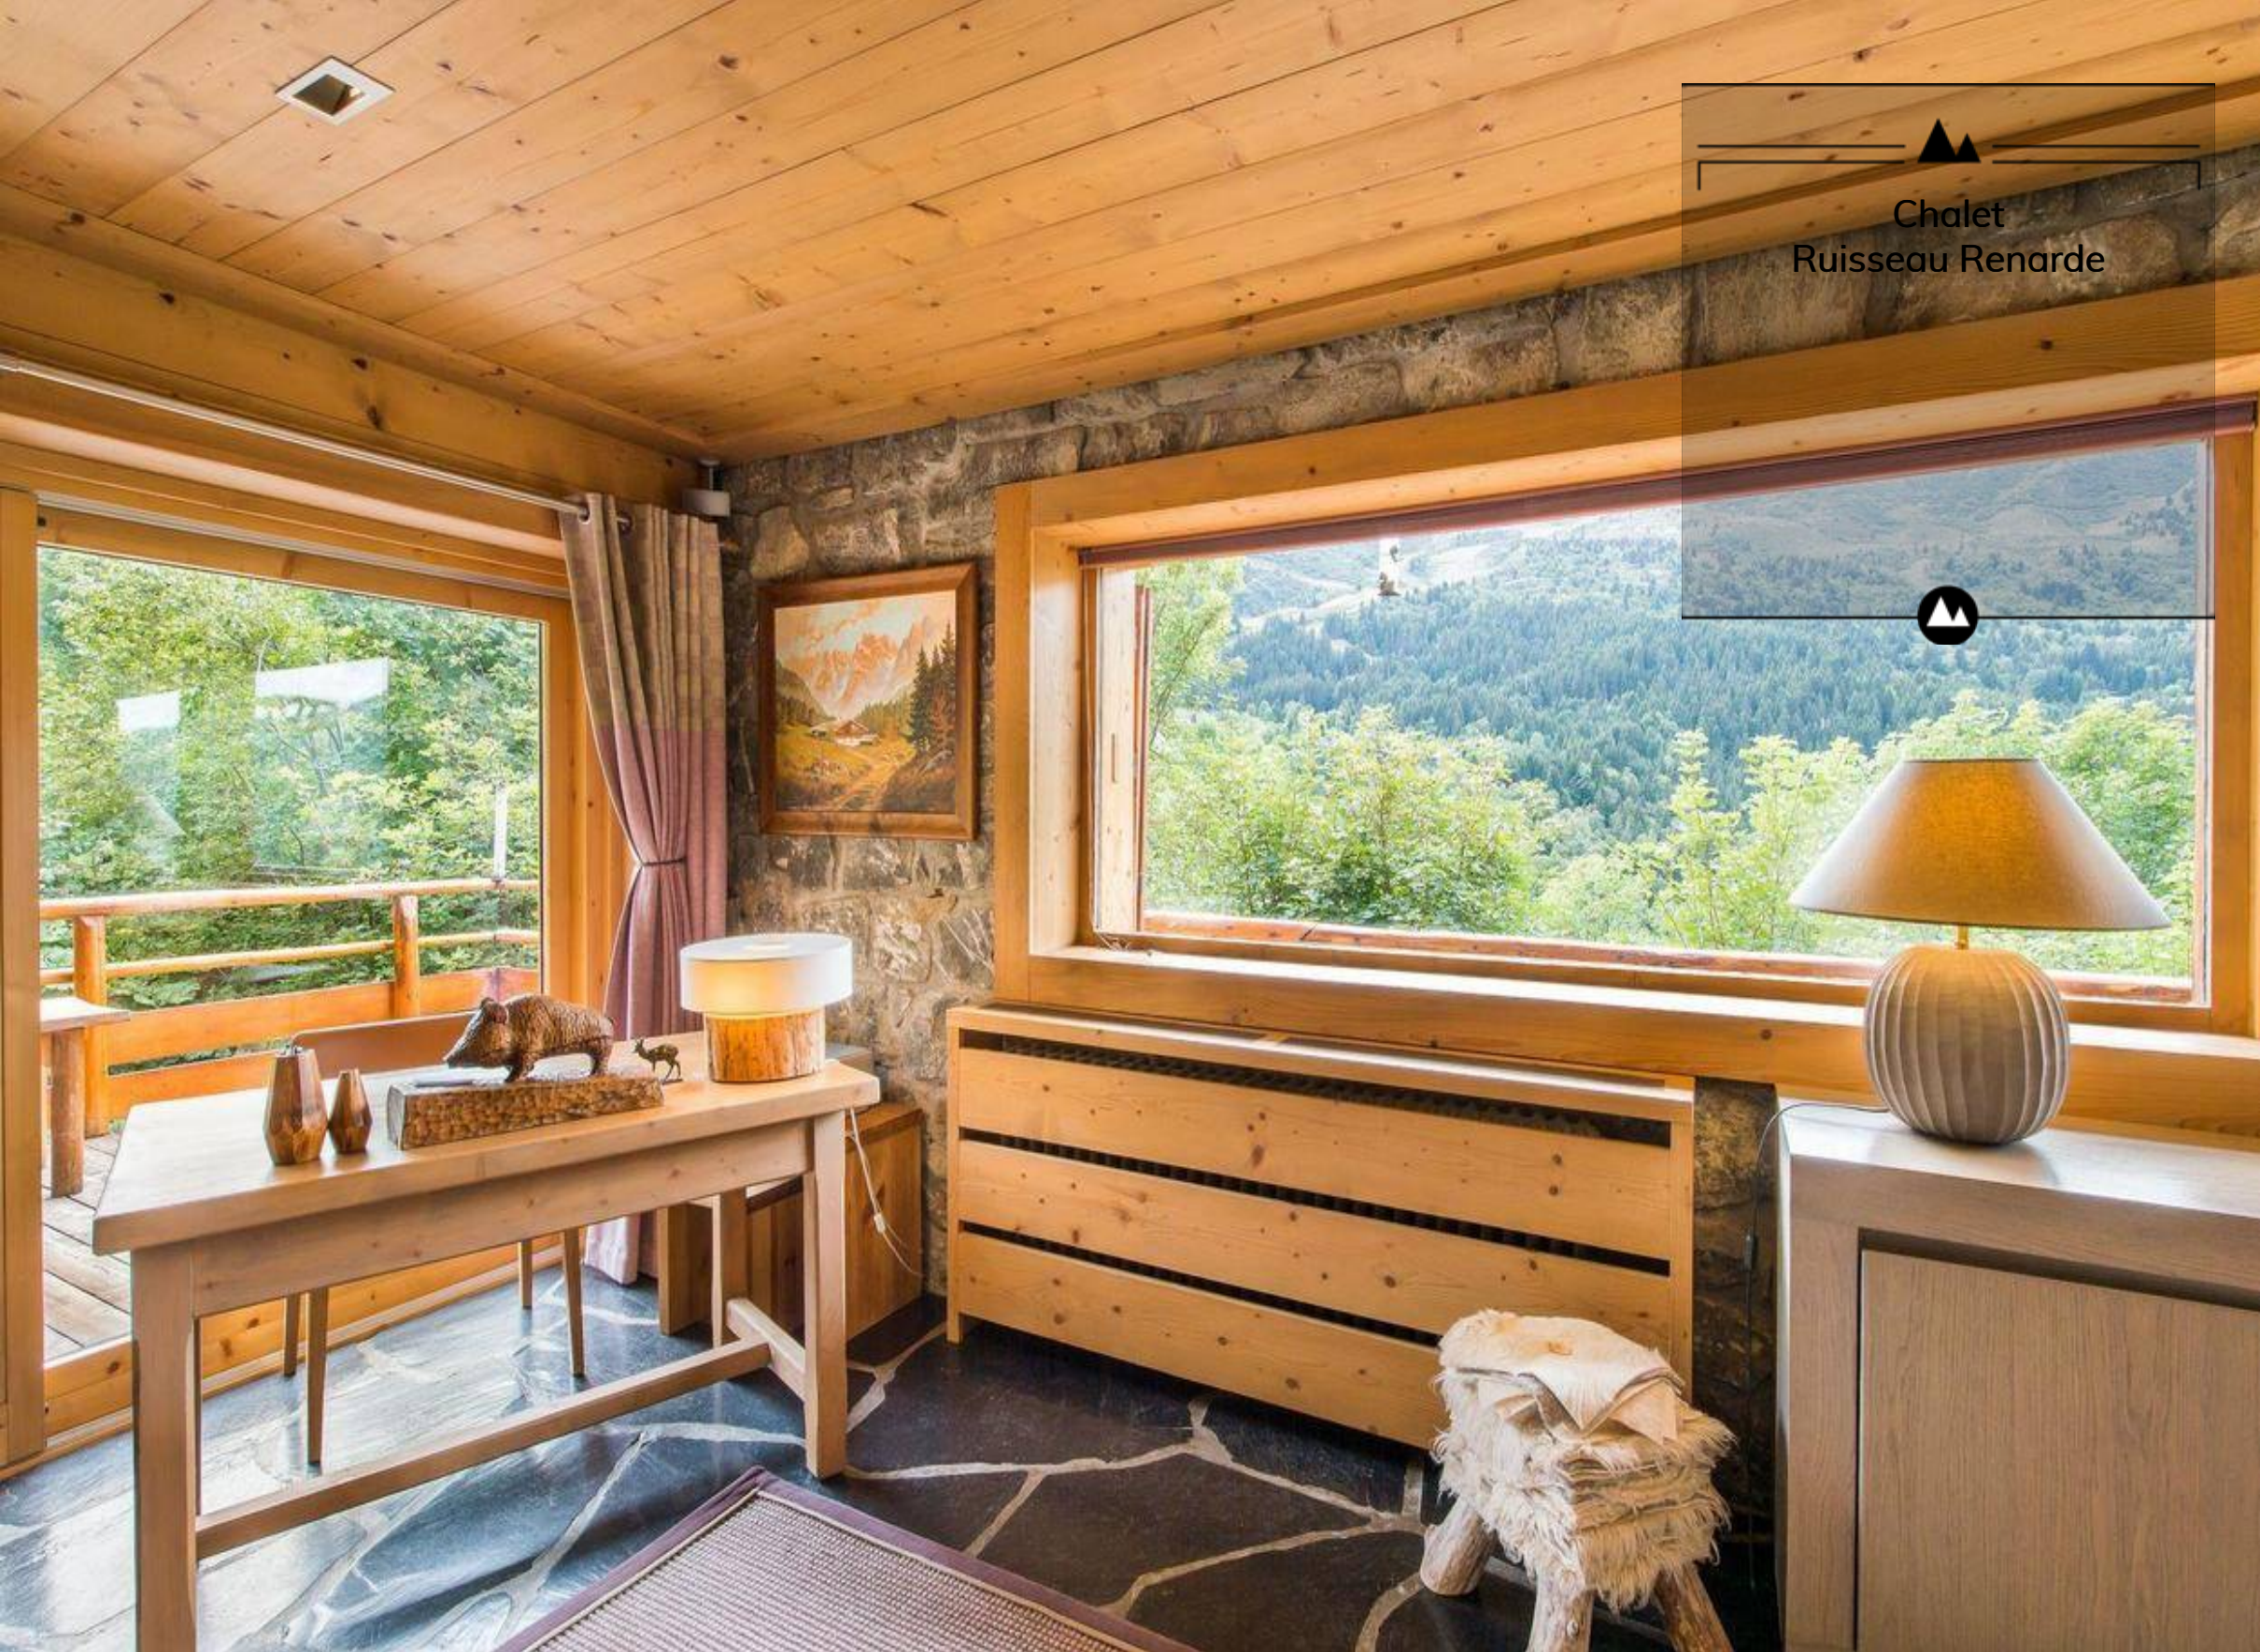

Chalet
Ruisseau Renarde