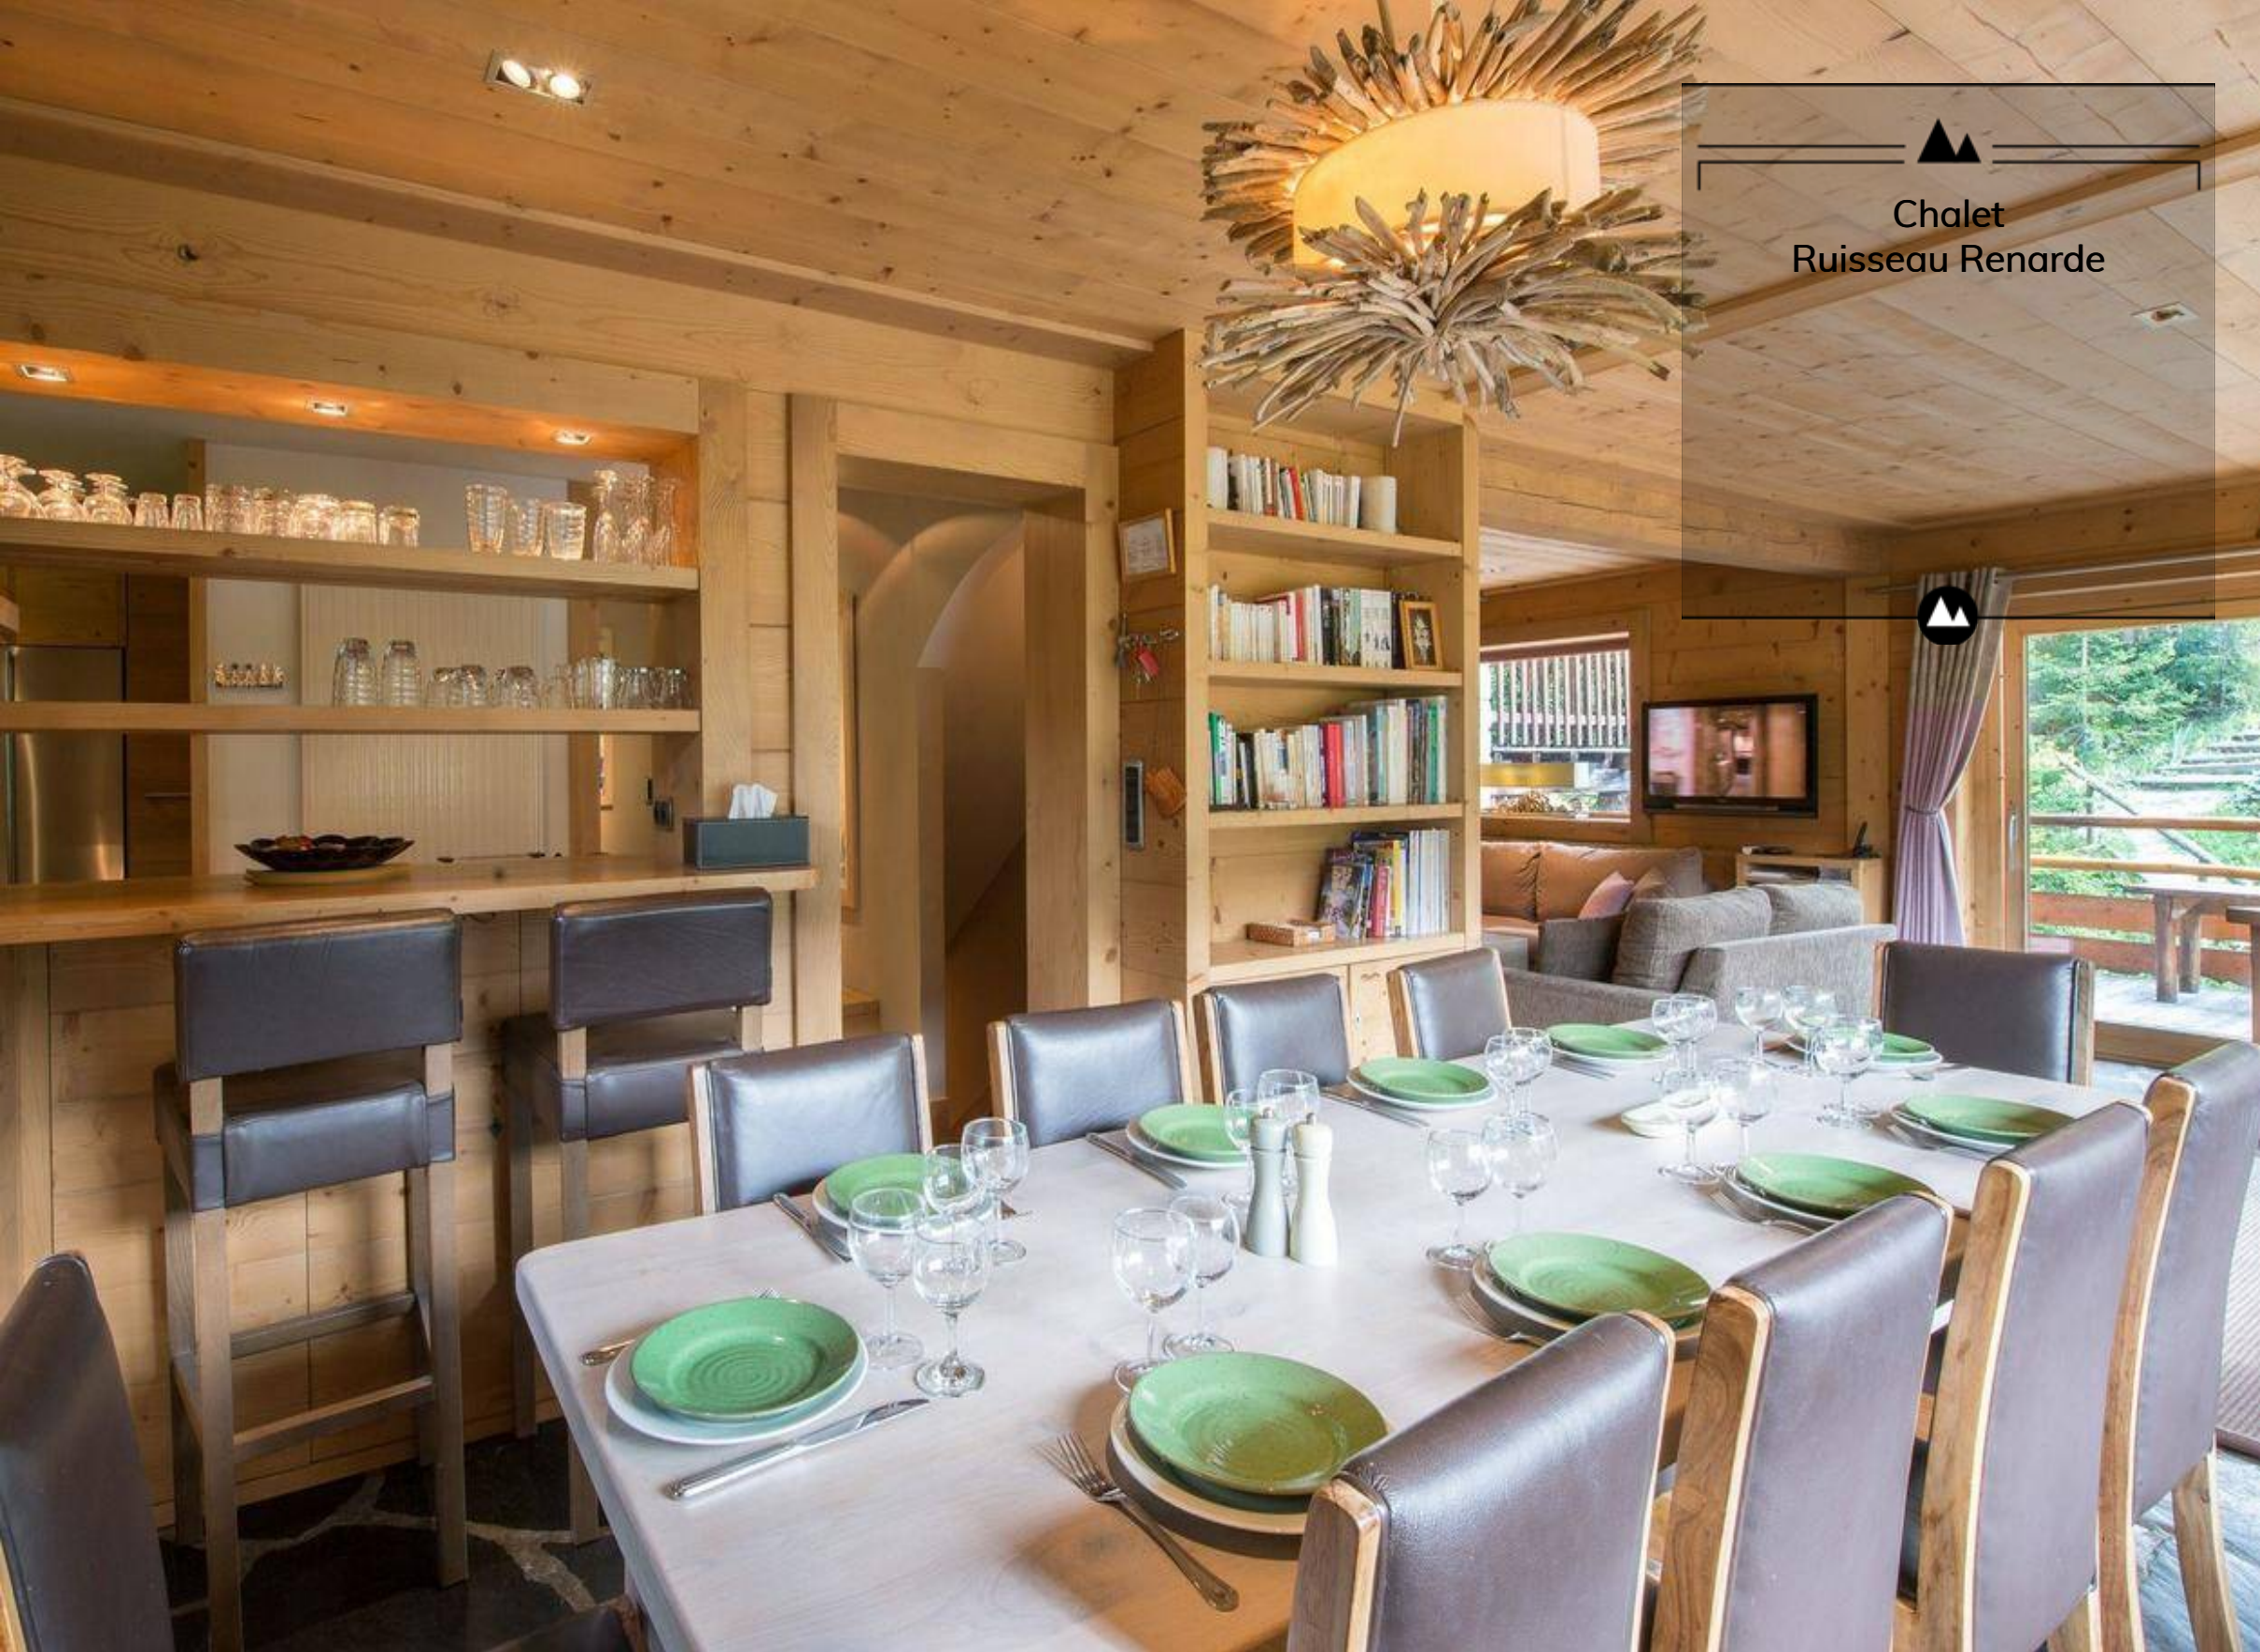

Chalet
Ruisseau Renarde